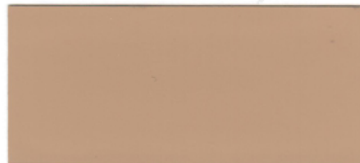

KOLOUR KOAT CONCRETE COATINGS COLORING SYSTEM

* LIGHT GRAY

* SUN BUFF

* MEDIUM GRAY

ARABIAN SAND

DARK GRAY

TAUPE

CHARCOAL

CANYON CLAY

OFF WHITE

BRICK RED

* BUFF

TILE RED

***ALSO AVAILABLE IN WHITE & BLACK**

***AVAILABLE FOR WB EPOXY & URETHANE**

FOR
ACRYLPACK-S &
POLYREZ[®]
COLOR PACKS
WWW.SURFKOAT.COM