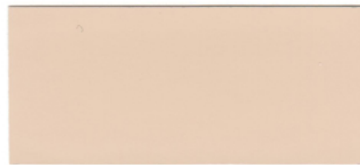

KOLOUR KOAT CONCRETE COATINGS COLORING SYSTEM

* LIGHT GRAY

* SUN BUFF

* MEDIUM GRAY

ARABIAN SAND

DARK GRAY

TAUPE

CHARCOAL

CANYON CLAY

OFF WHITE

BRICK RED

* BUFF

TILE RED

***ALSO AVAILABLE IN WHITE & BLACK**

***AVAILABLE FOR WB EPOXY & URETHANE**

FOR
ACRYLPACK-S &
POLYREZ[®]
COLOR PACKS
WWW.SURFKOAT.COM