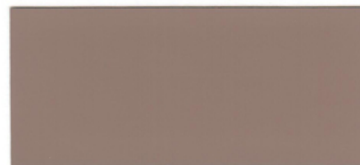

KOLOUR KOAT CONCRETE COATINGS COLORING SYSTEM

* LIGHT GRAY

* SUN BUFF

* MEDIUM GRAY

ARABIAN SAND

DARK GRAY

TAUPE

CHARCOAL

CANYON CLAY

OFF WHITE

BRICK RED

* BUFF

TILE RED

***ALSO AVAILABLE IN WHITE & BLACK**

***AVAILABLE FOR WB EPOXY & URETHANE**

FOR
ACRYLPACK-S &
POLYREZ[®]
COLOR PACKS
WWW.SURFKOAT.COM