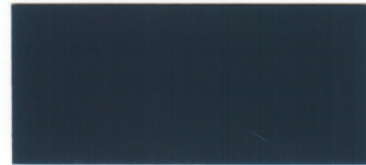

KOLOUR KOAT CONCRETE COATINGS COLORING SYSTEM

* LIGHT GRAY

* SUN BUFF

* MEDIUM GRAY

ARABIAN SAND

DARK GRAY

TAUPE

CHARCOAL

CANYON CLAY

OFF WHITE

BRICK RED

* BUFF

TILE RED

***ALSO AVAILABLE IN WHITE & BLACK**

***AVAILABLE FOR WB EPOXY & URETHANE**

FOR
ACRYLPACK-S &
POLYREZ[®]
COLOR PACKS
WWW.SURFKOAT.COM